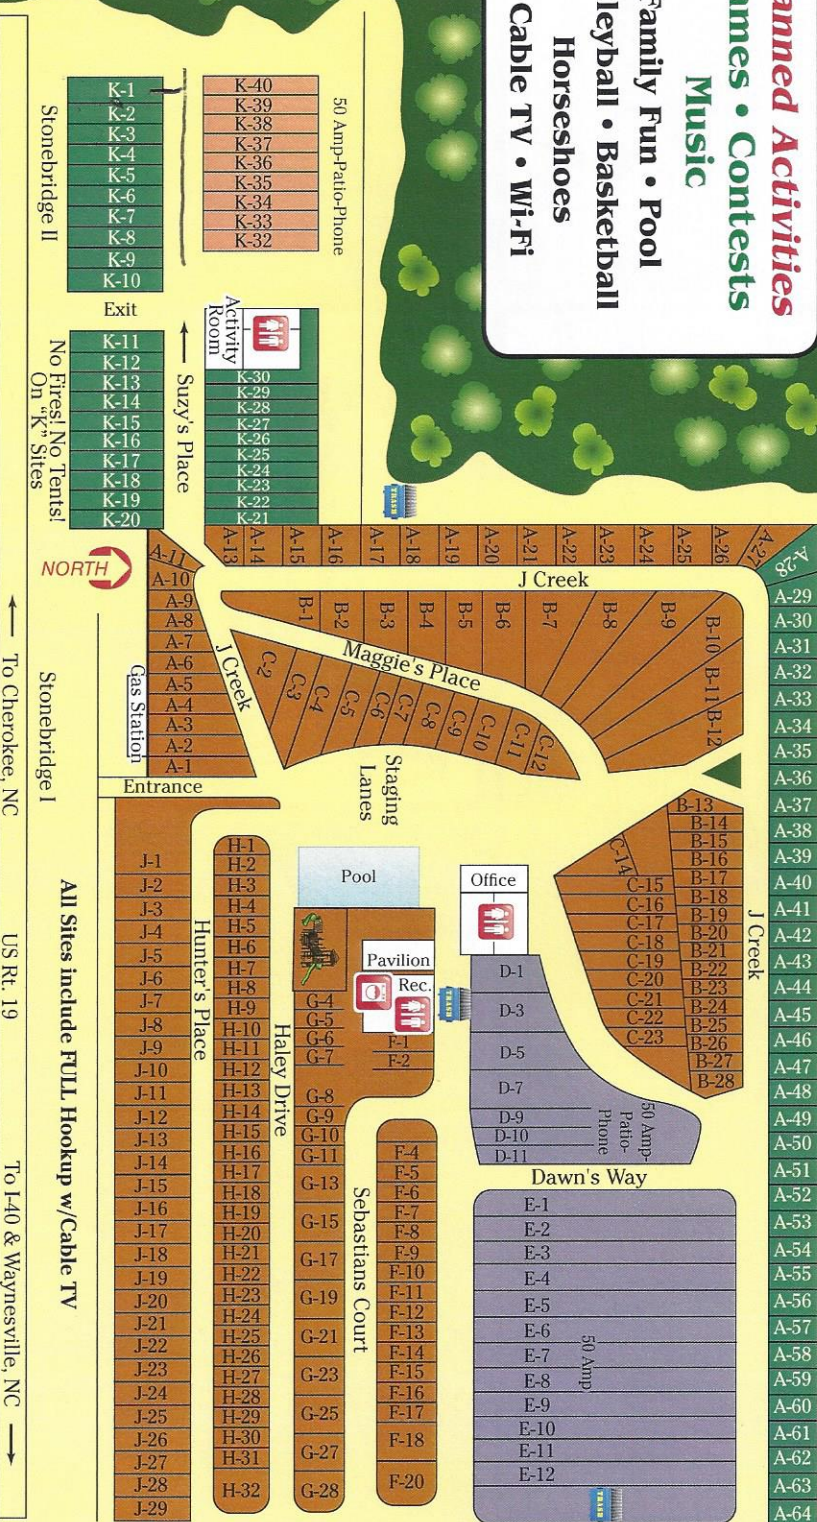

Johnathan Creek

Planned Activities
 Games • Contests
 Music
 Family Fun • Pool
 Volleyball • Basketball
 Horseshoes
 Cable TV • Wi-Fi

GPS Coordinates
 35.516409,
 -83.059281

SPEED LIMIT 5 MPH

LEGEND
 Dumpster
 Restroom
 Laundry
 Playground